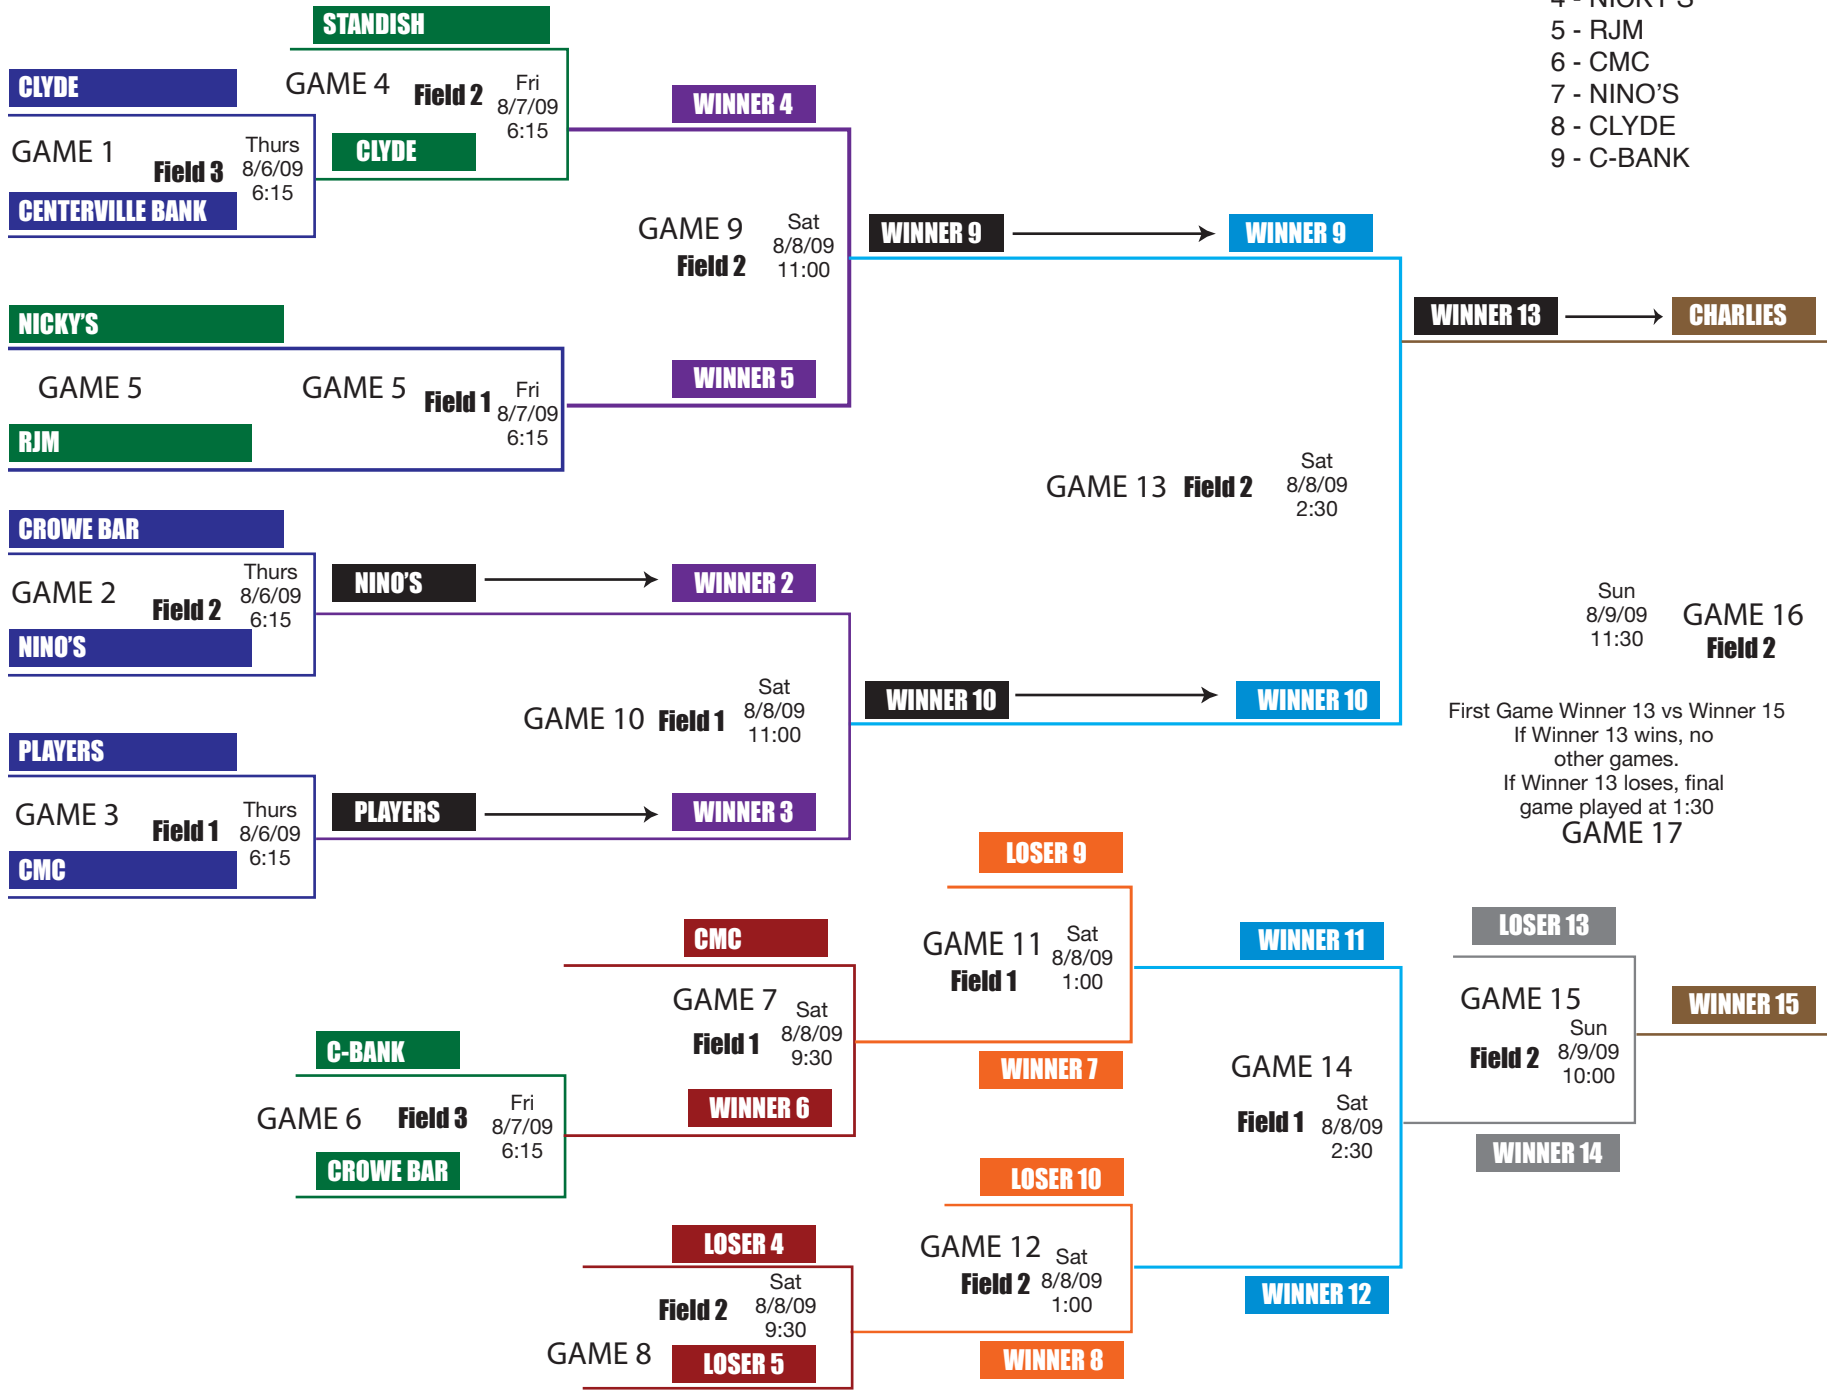

GAMES 1-2-3 Thurs 8/6/09 6:15	GAMES 4-5-6 Fri 8/7/09 6:15	GAMES 7-8 Sat 8/8/09 9:30	GAMES 9-10 Sat 8/8/09 11:00	GAMES 11-12 Sat 8/8/09 1:00	GAMES 13-14 Sat 8/8/09 2:30	GAME 15 Sun 8/9/09 10:00	GAME 16 Sun 8/9/09 11:30	GAME 17 Sun 8/9/09 1:30
----------------------------------	--------------------------------	------------------------------	--------------------------------	--------------------------------	--------------------------------	-----------------------------	-----------------------------	----------------------------

REGULAR SEASON STANDINGS

- 1 - STANDISH
- 2 - CROWE BAR
- 3 - PLAYERS
- 4 - NICKY'S
- 5 - RJM
- 6 - CMC
- 7 - NINO'S
- 8 - CLYDE
- 9 - C-BANK

2009 CWSSL CHAMPION

First Game Winner 13 vs Winner 15
 If Winner 13 wins, no other games.
 If Winner 13 loses, final game played at 1:30
GAME 17