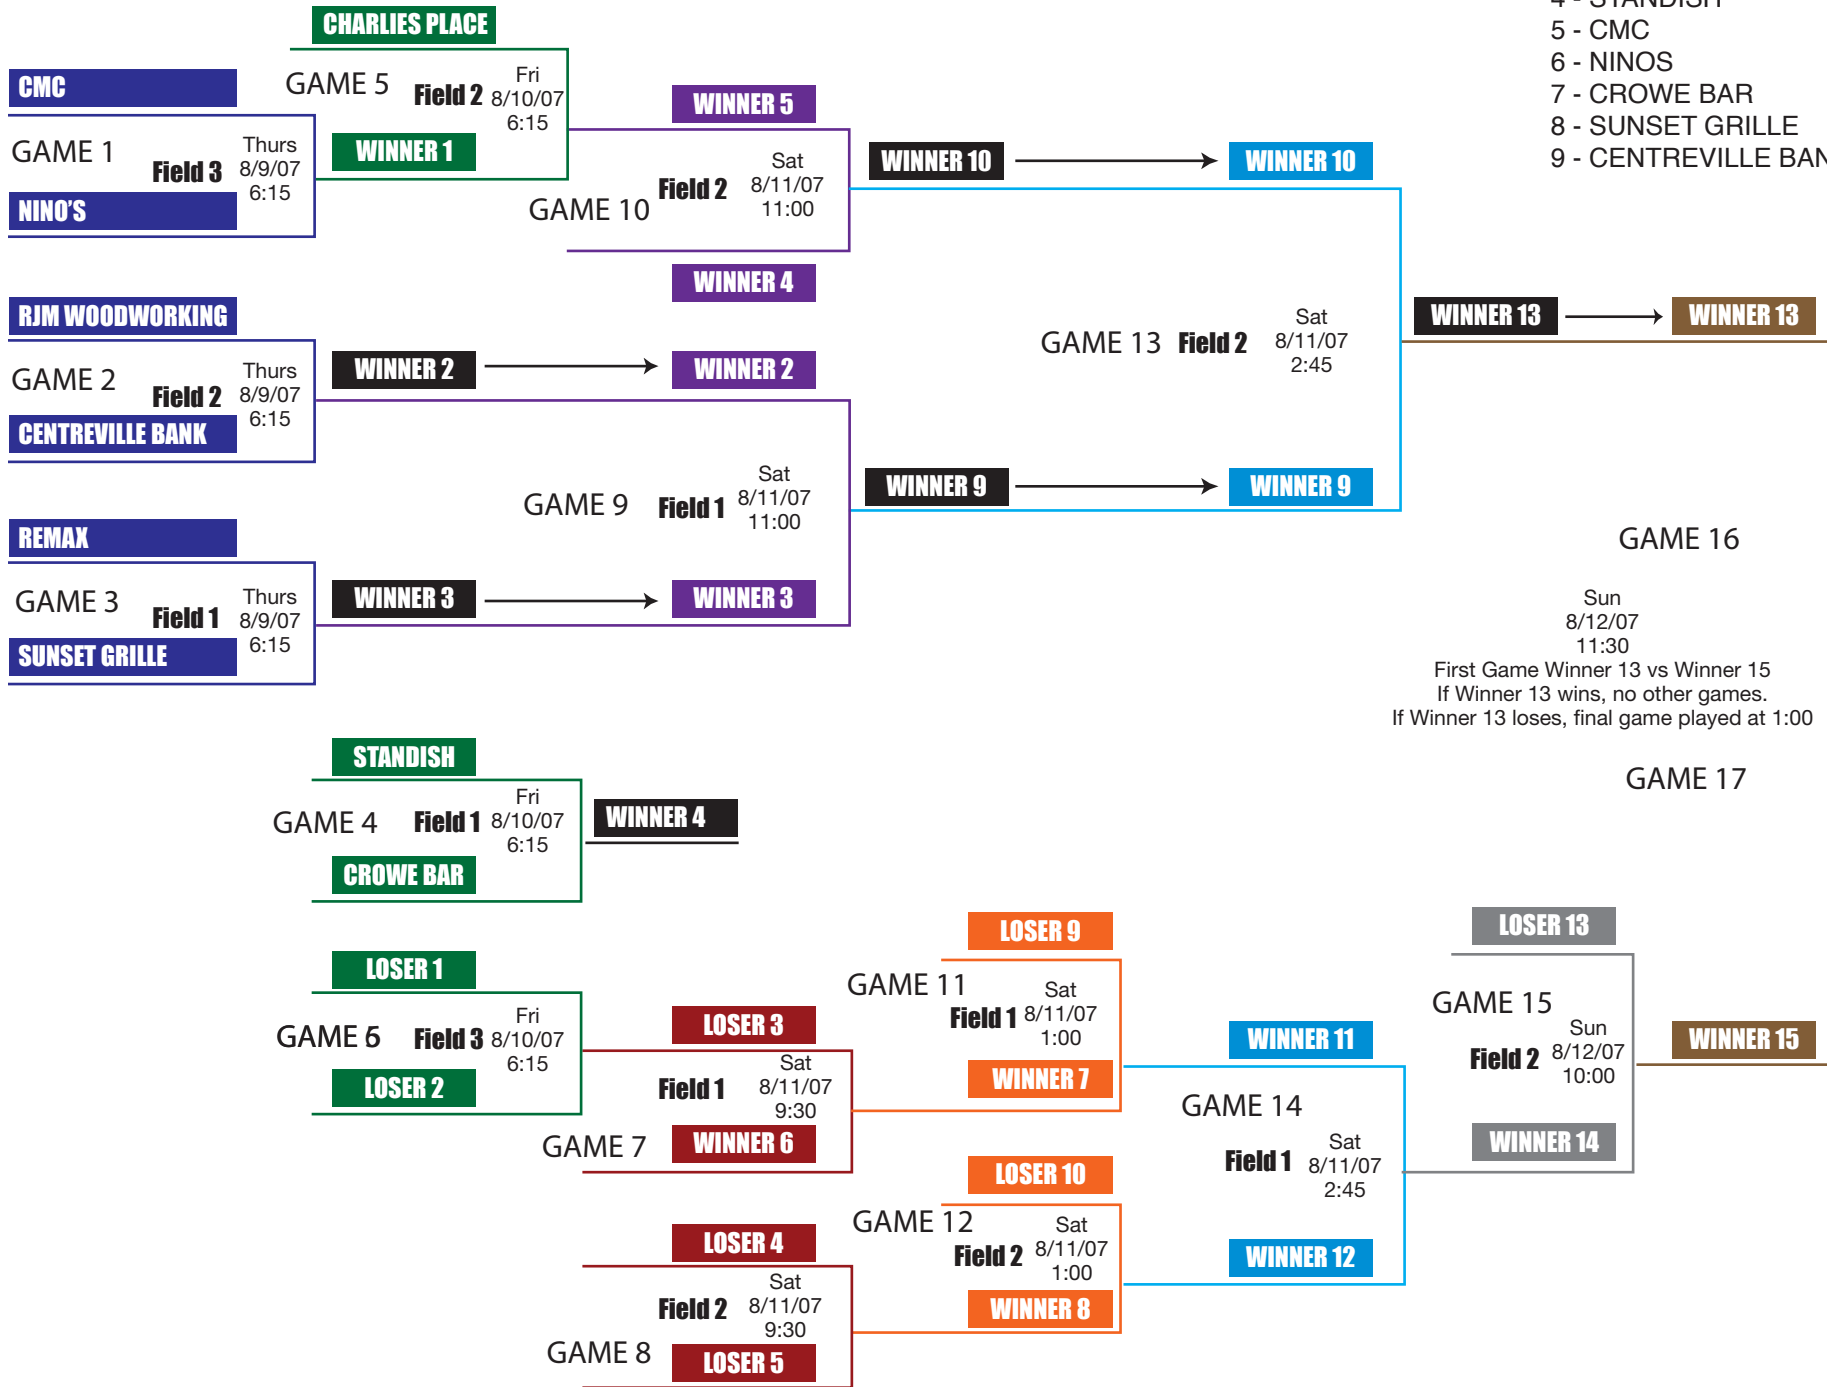

GAMES 1-2-3 Thurs 8/9/07 6:15	GAMES 4-5-6 Fri 8/10/07 6:15	GAMES 7-8 Sat 8/11/07 9:30	GAMES 9-10 Sat 8/11/07 11:00	GAMES 11-12 Sat 8/11/07 1:00	GAMES 13-14 Sat 8/11/07 2:45	GAME 15 Sun 8/12/07 10:00	GAME 16 Sun 8/12/07 11:30	GAME 17 Sun 8/12/07 1:00
----------------------------------	---------------------------------	-------------------------------	---------------------------------	---------------------------------	---------------------------------	------------------------------	------------------------------	-----------------------------

REGULAR SEASON STANDINGS

- 1 - CHARLIES PLACE
- 2 - RJM WOOD WORKING
- 3 - REMAX
- 4 - STANDISH
- 5 - CMC
- 6 - NINOS
- 7 - CROWE BAR
- 8 - SUNSET GRILLE
- 9 - CENTREVILLE BANK

First Game Winner 13 vs Winner 15
 If Winner 13 wins, no other games.
 If Winner 13 loses, final game played at 1:00